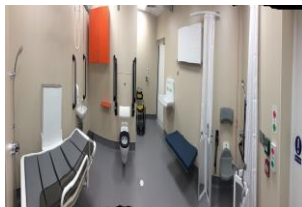

**Whitehill Pool,
Glasgow Club**

240 Onslow Drive
Glasgow
G31 3QF